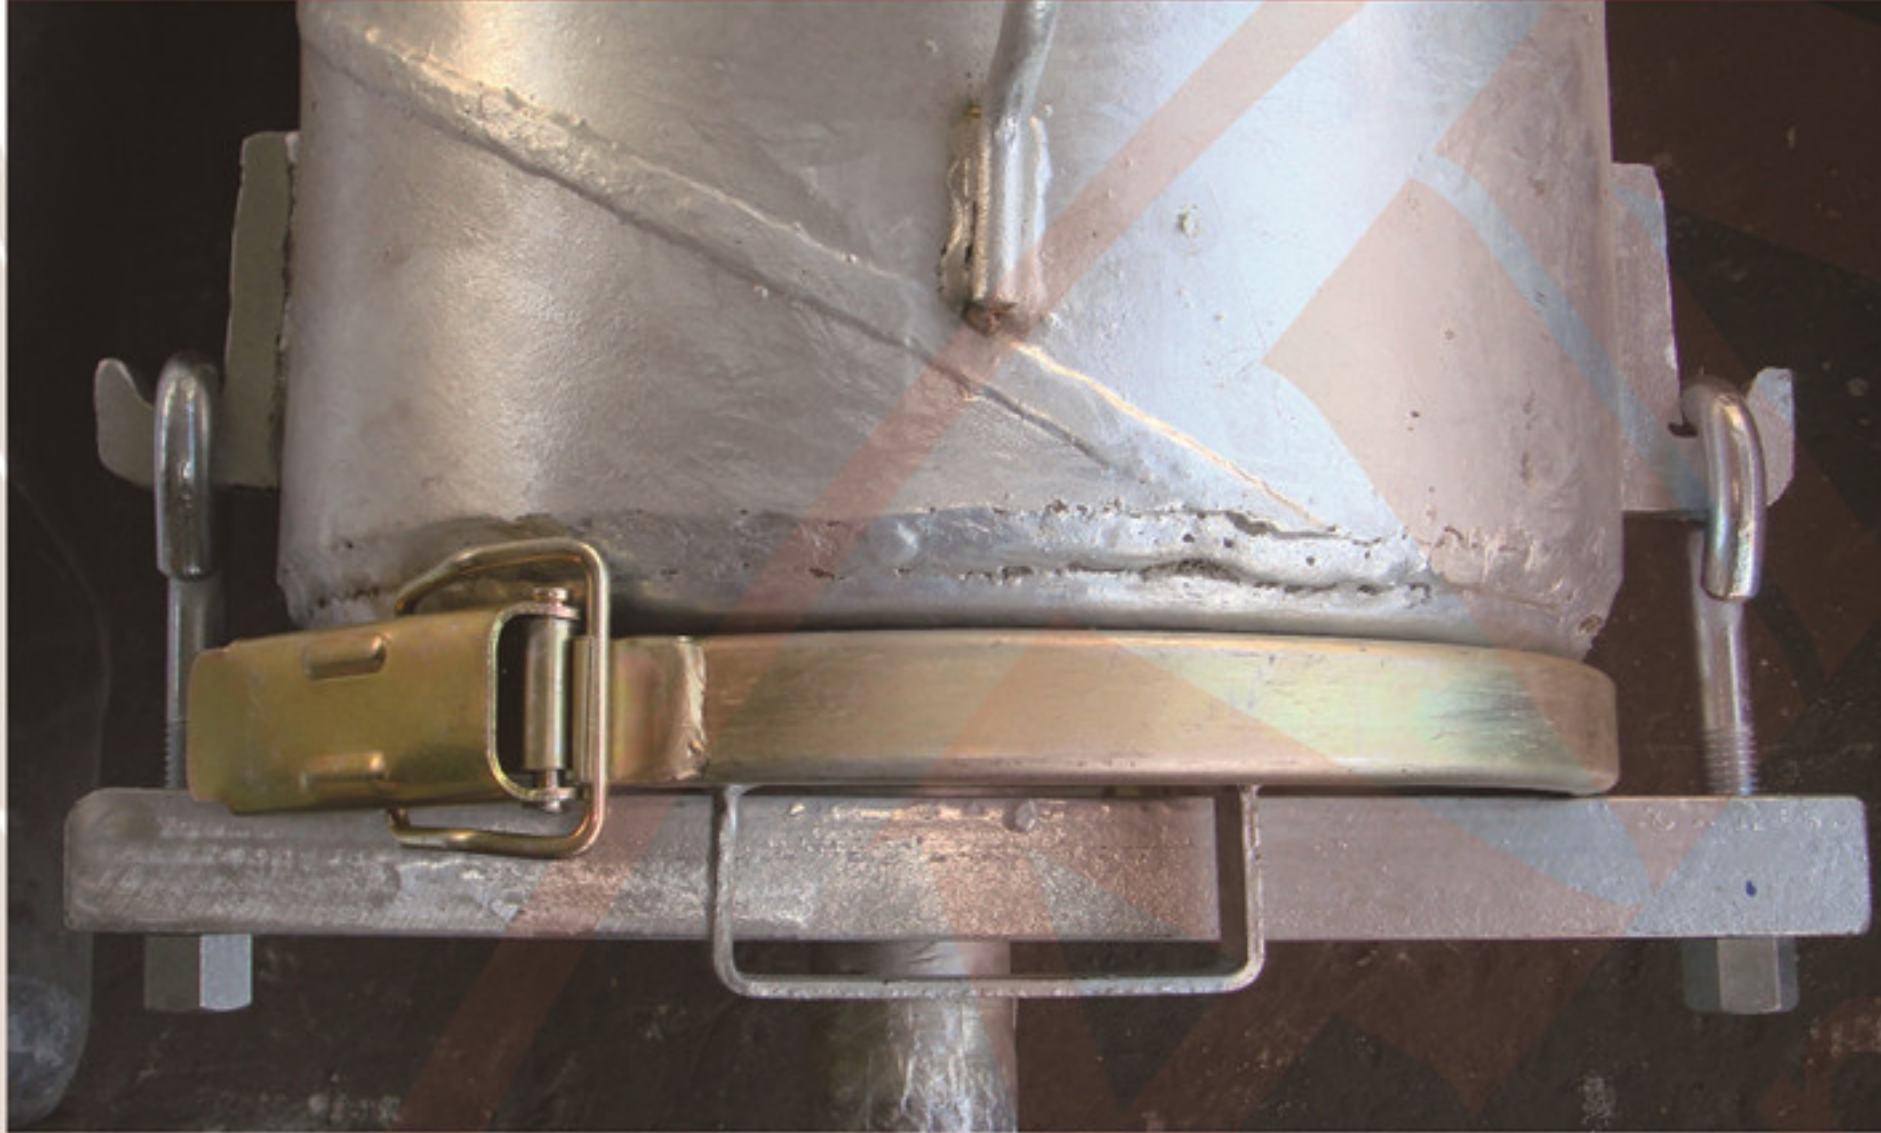

Filter

700 GPM

1200 GPM

Filter screen: 1/16" or 3/32" stainless steel

COUPLER

PACKING & SHIPMENT