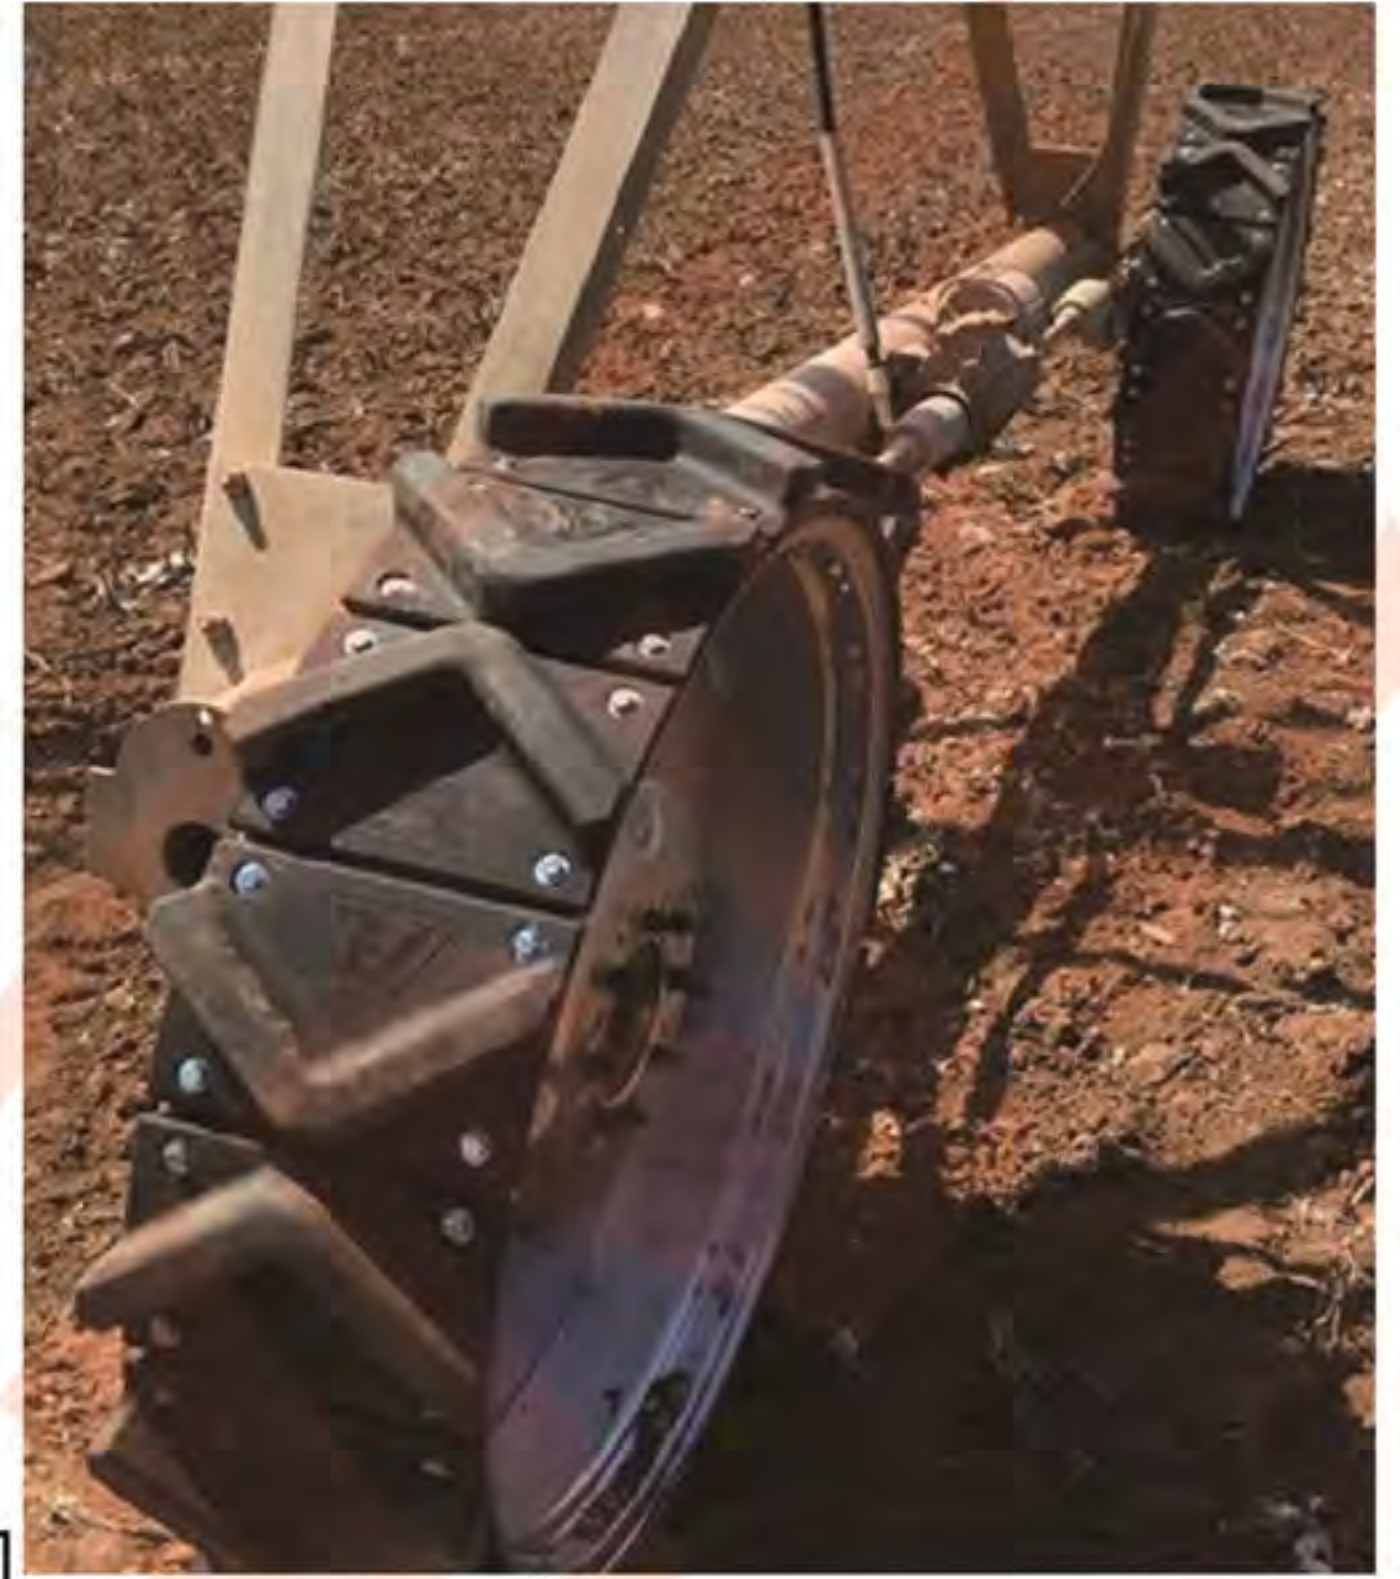

**Directional
for hard soil**

**Non-directional
for soft soil**

Soil dynamics

Track depth

Packing & Shipment

Weight/tyre (kg)	144
QTY/pallet	4 tires
Size/pallet	1,100x1100 x1300mm
Weight/pallet	595kg
QTY/40'HC	144 tires
WT/40'HC	21,420kg