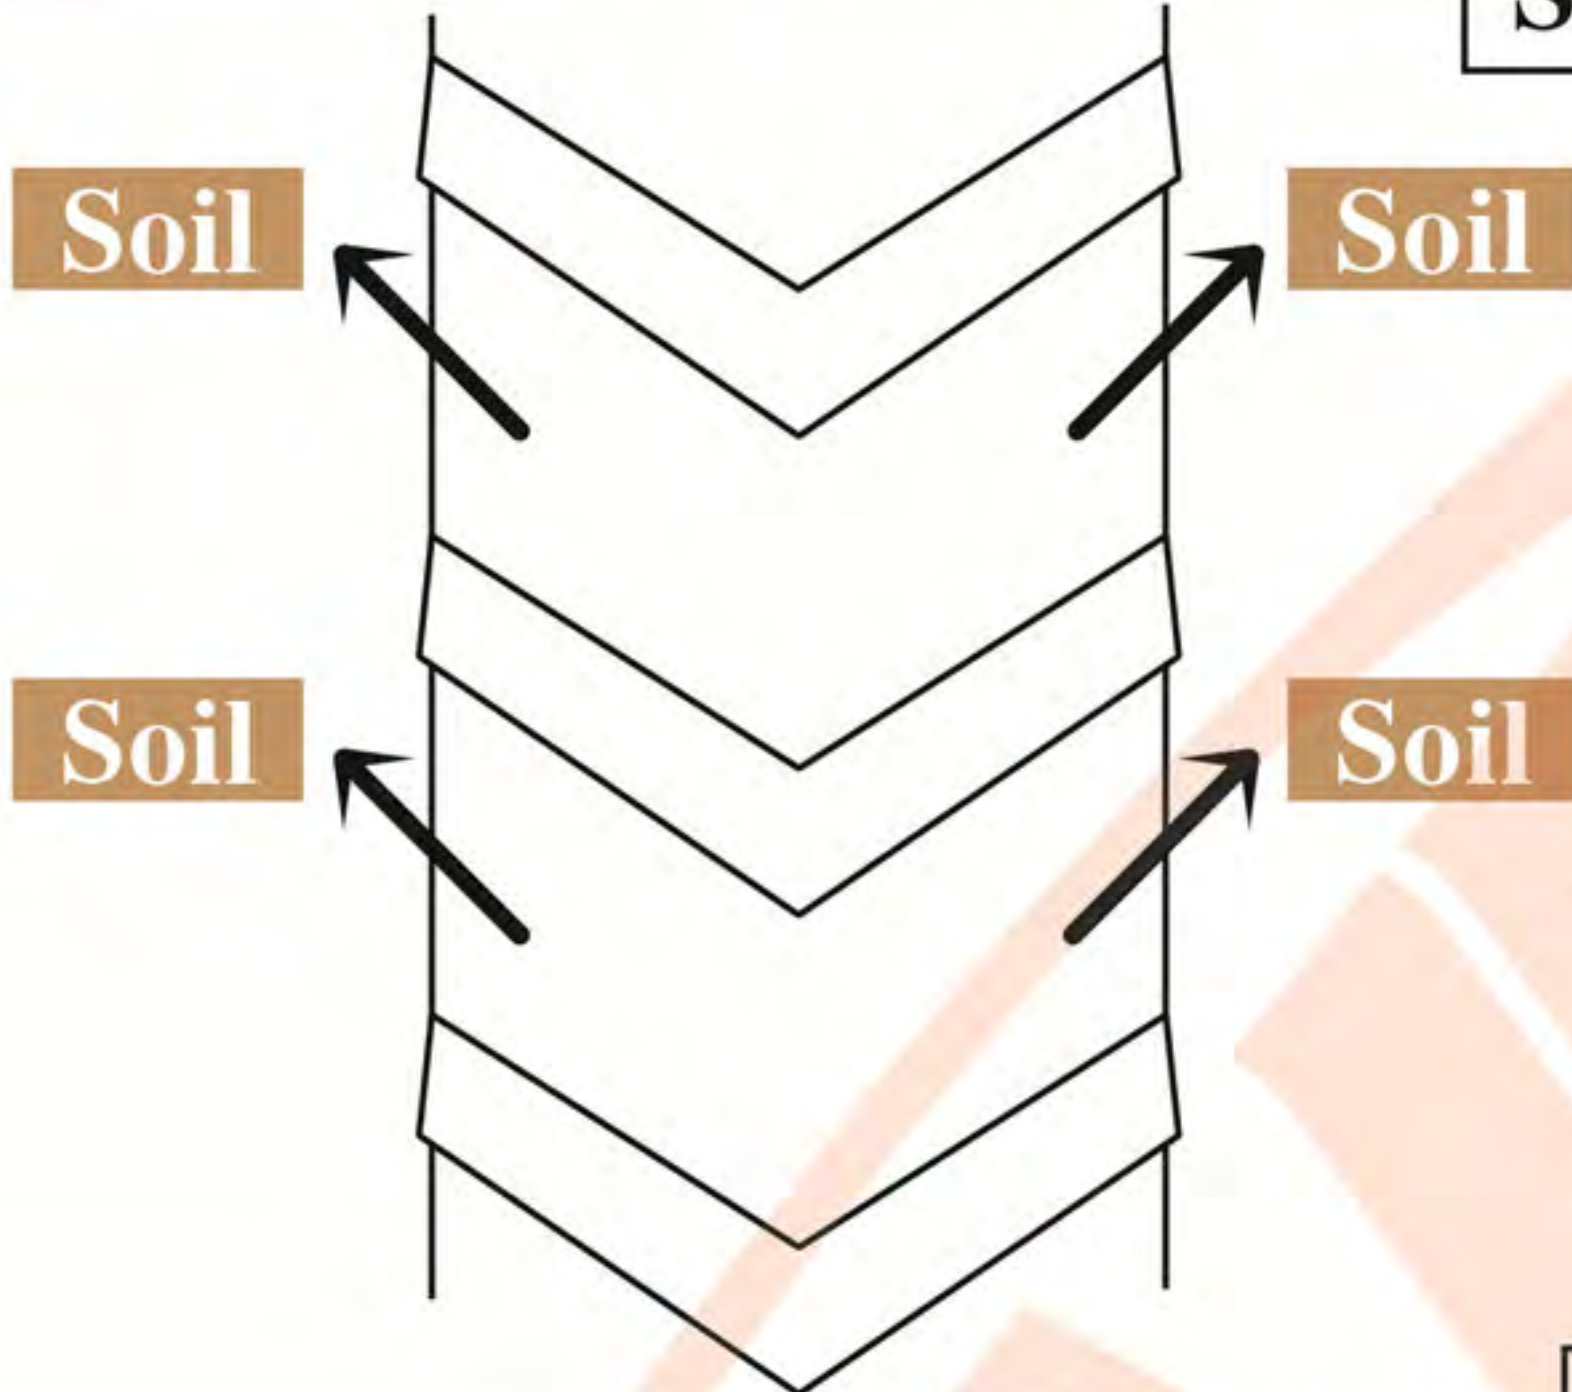

**Directional
for hard soil**

**Non-directional
for soft soil**

Soil dynamics

Track depth

Packing & Shipment

Weight/tyre (kg)	144
QTY/pallet	4 tires
Size/pallet	1,100x1100 x1300mm
Weight/pallet	595kg
QTY/40'HC	144 tires
WT/40'HC	21,420kg