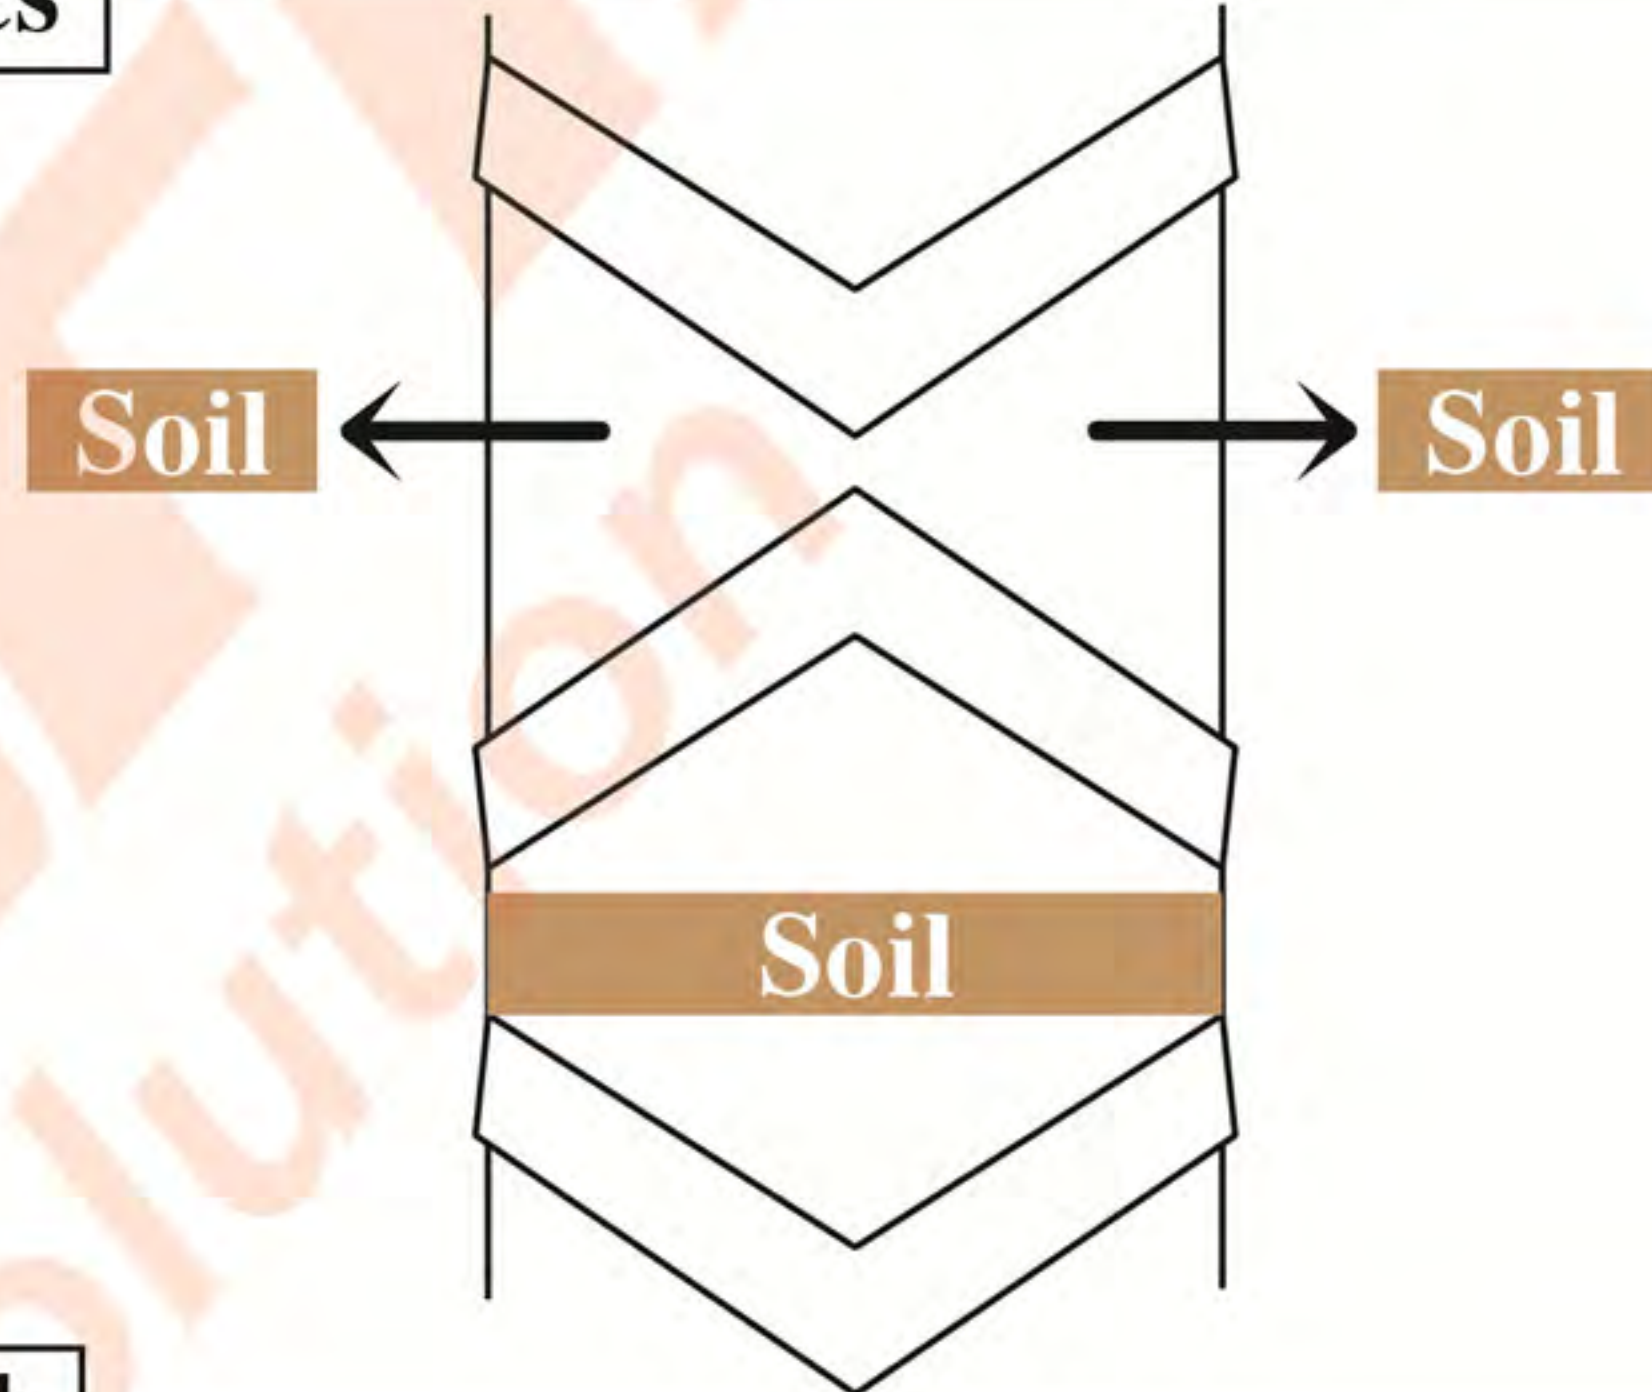

**Directional
for hard soil**

**Non-directional
for soft soil**

Soil dynamics

Track depth

Packing & Shipment

Weight/tyre (kg)	144
QTY/pallet	4 tires
Size/pallet	1,100x1100 x1300mm
Weight/pallet	595kg
QTY/40'HC	144 tires
WT/40'HC	21,420kg